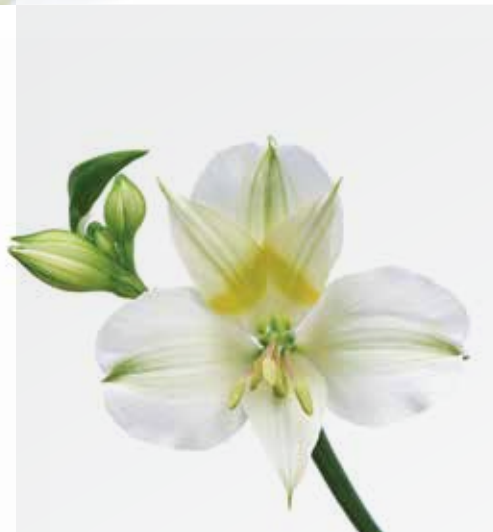

ICE CREAM™ | ZALICE

colour:	white
flowers/stem:	5-7
flower size:	normal
stem quality:	normal
production:	very high
temp. tolerance:	high
virus tolerance:	high